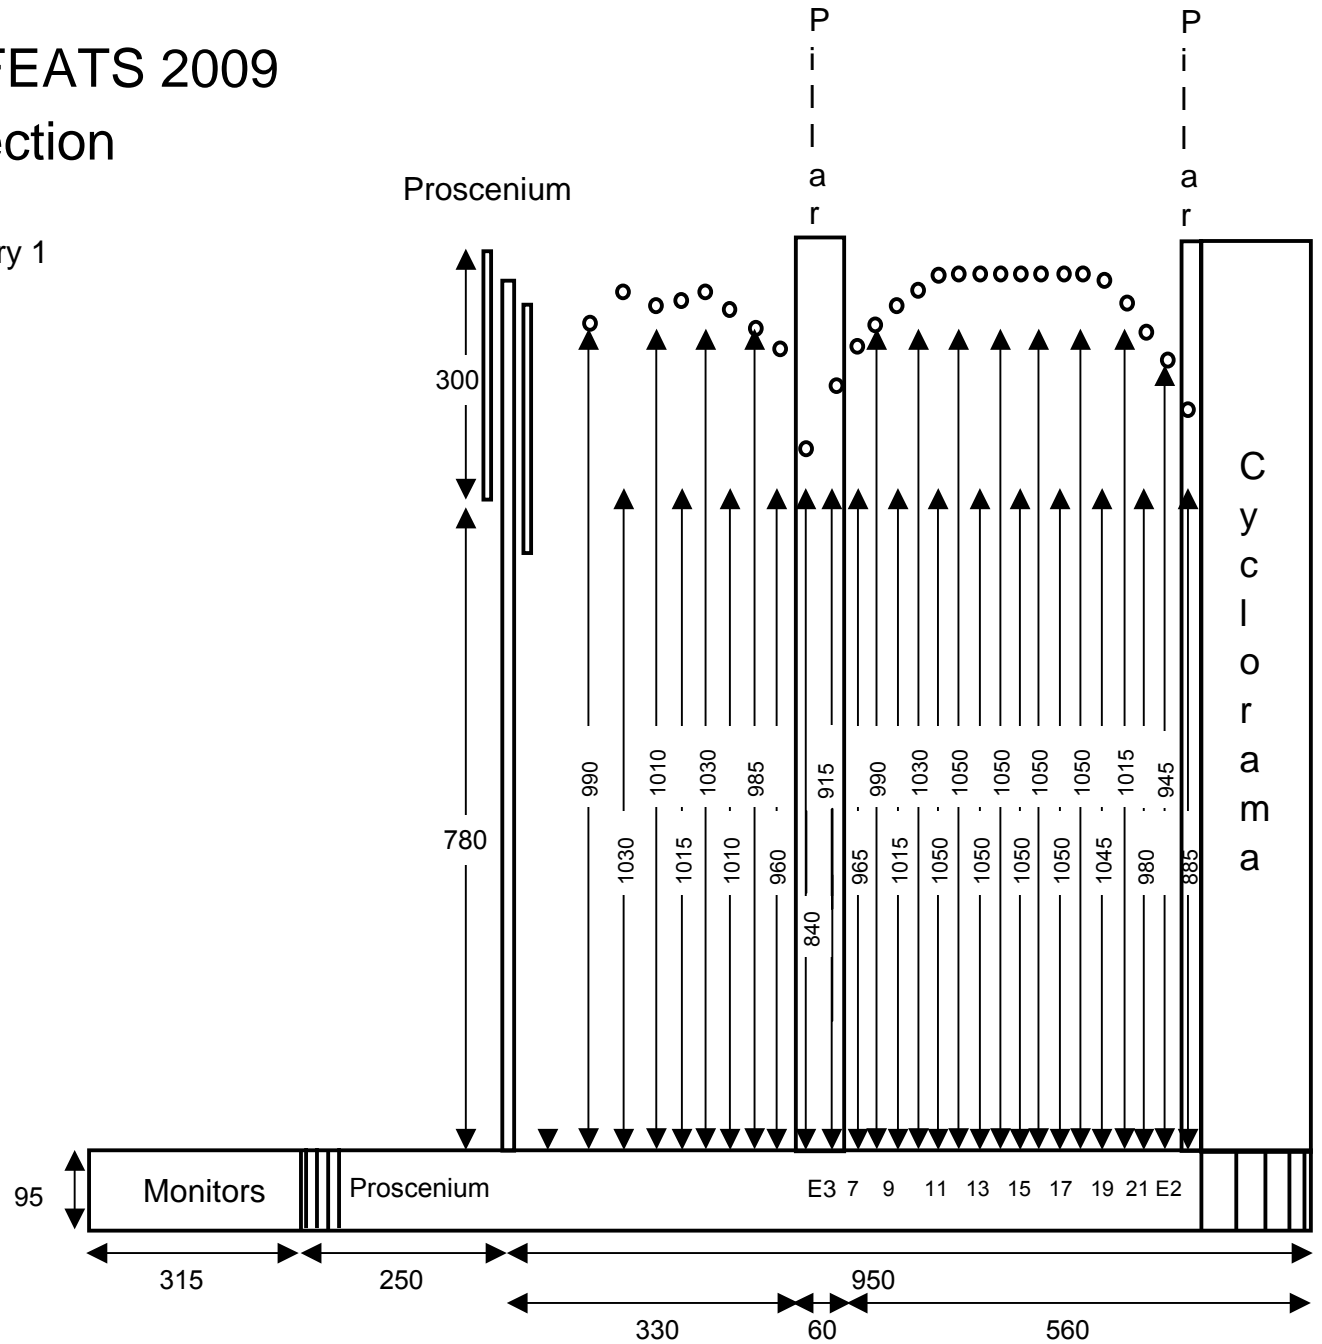

# CC WSP FEATS 2009 Vertical Section

Lighting Gantry 2

990

Lighting Gantry 1

120

940

Proscenium

Dimensions are in centimetres